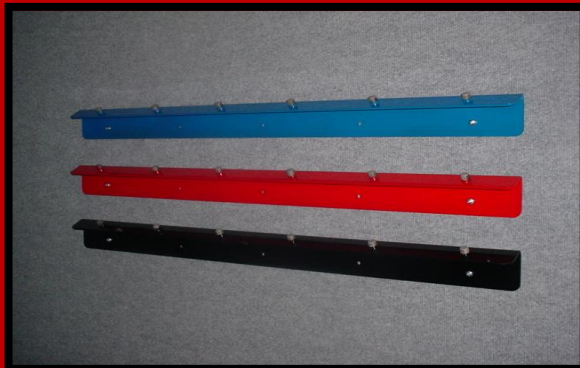

Current Specials

Wall Mount or E-track Mount
Air Tool Rack
Now Available in 3 Colors!
Choose from Black, Blue or Red
Comes with all attaching hardware
36" or 24"
36" holds 6 tools
24" holds 4 tools
36" (choice of color) \$50.00 Regular \$59.00
24" (choice of color) \$40.00 Regular \$49.00

Strap it Down!
Our 12' and 16' E-Track straps
feature sliding corner guards and a
leather buckle guard.
Order one today!
H8184 12' strap \$24.00
H8185 16' strap \$25.00

www.ToolTrucks.com

Our Parts Department Never Closes!